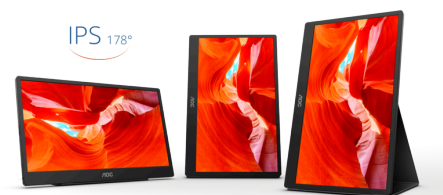

IPS Panel

IPS panel ensures an excellent viewing experience with lifelike yet brilliant and accurate colors. Colors look consistent no matter from which angle you look at the display.