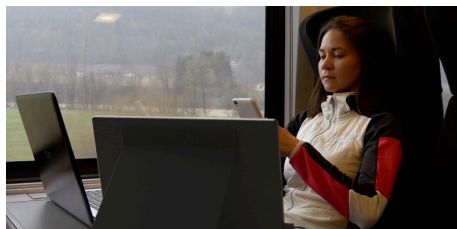

## Productivity at your fingertips with the portable, 10-point touch-sensitive USB-C display 16T2

AOC's 16T2 expands your working and gaming space in an instant. The 9mm slim and super light 15.6" IPS display boasts vivid colors and features 10-point projective-capacitive touch recognition. Connect to a laptop or smartphone via USB-C within seconds and is easily set up or stored with the included smart cover.

### Productivity on the go

Possibilities with the 16T2 are endless. Extend your laptop display on the go or at the home office, use it for presentations, or taking notes during a meeting or lecture. Play videos anywhere, get a digital signature from a client, or boost your smartphone display to play mobile games to a 15.6" size. It's limited only by your imagination.

### Smart cover

The included smart cover protects your display inside or outside your bag against dirt and damage. When the display is in use, the cover acts as a flexible screen holder, in portrait or landscape mode.

### Usb-c connection with laptop or smartphone

Easy connections anywhere you go. With the USB-C ports on two sides of the 16T2, connect a laptop, smartphone or computer in an instant with a single cable. USB-C carries network, data, video signals and power simultaneously with a single cable. No extra clutter. If connected via HDMI, you will need to plug the USB cable to your device to enjoy touch function.